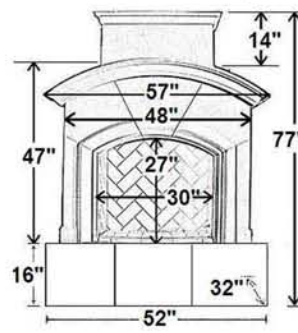

of Parts: 7 total - 1 hearth piece (standard hearths), 1 body, 1 chimney, 4 firebox panels

Weight: approximately 1,000 lbs

Avalon Upgrades

Double-Sided: Firebox is see-through (SE-9035)

Fireplace is identical on both sides

Four Standard Hearths Available for Phoenix, Mariposa, Petite Coronado, Avalon, and Delphi Models

SE-9033/H1 (Pictured)
w/ Radiused Bullnose Hearth
(Most Popular)
Footprint: 63" x 24/34"

SE-9033/H2
w/ Rectangle Bullnose Hearth
(Ideal for Vertical Veneering)
Footprint: 59" x 32"

SE-9033/H3
w/ 16" Roundover Hearth
(Ideal for Narrow Spaces)
Footprint: 52" x 32"

SE-9033/H4
w/ 4" Roundover Hearth
(Ideal for Low Profile)
Footprint: 52" x 25"

Four Premium Hearths Available for Phoenix, Mariposa, Petite Coronado, Avalon, and Delphi Models