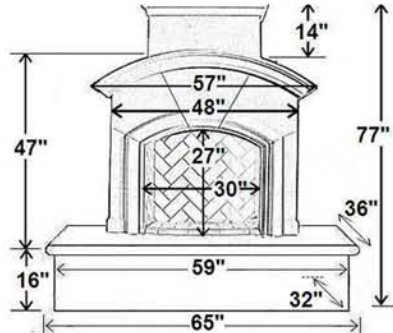

of Parts: 7 total - 1 hearth piece (standard hearths), 1 body, 1 chimney, 4 firebox panels

Weight: approximately 1,000 lbs

Avalon Upgrades

Double-Sided: Firebox is see-through (SE-9035)

Fireplace is identical on both sides

Four Standard Hearths Available for Phoenix, Mariposa, Petite Coronado, Avalon, and Delphi Models

SE-9033/H1 (Pictured)
w/ Radiused Bullnose Hearth
(Most Popular)
Footprint: 63" x 24/34"

SE-9033/H2
w/ Rectangle Bullnose Hearth
(Ideal for Vertical Veneering)
Footprint: 59" x 32"

SE-9033/H3
w/ 16" Roundover Hearth
(Ideal for Narrow Spaces)
Footprint: 52" x 32"

SE-9033/H4
w/ 4" Roundover Hearth
(Ideal for Low Profile)
Footprint: 52" x 25"

Four Premium Hearths Available for Phoenix, Mariposa, Petite Coronado, Avalon, and Delphi Models