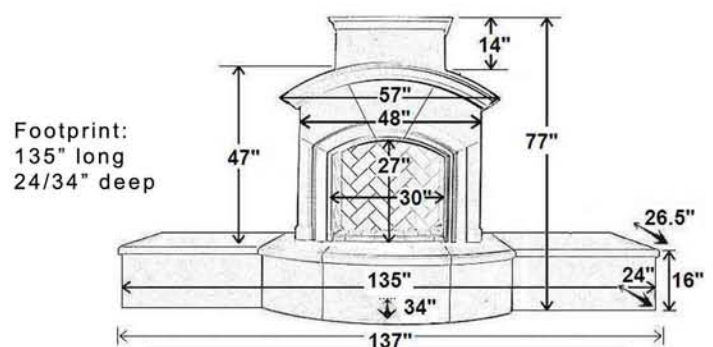

SE-9033/H6
w/ 137" Extended Bullnose Hearth