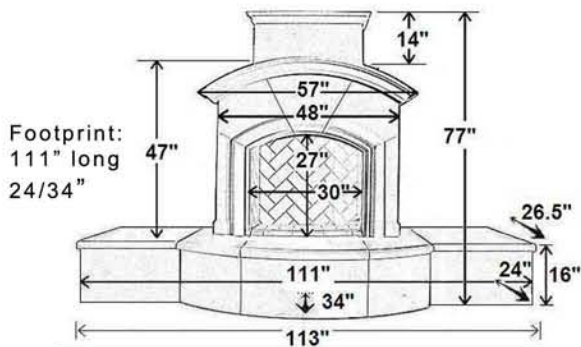

of Parts: 7 total - 1 hearth piece (standard hearths), 1 body, 1 chimney, 4 firebox panels

Weight: approximately 1,000 lbs

Avalon Upgrades

Double-Sided: Firebox is see-through (SE-9035)

Fireplace is identical on both sides

Four Standard Hearths Available for Phoenix, Mariposa, Petite Coronado, Avalon, and Delphi Models

SE-9033/H1 (Pictured)
w/ Radiused Bullnose Hearth
(Most Popular)
Footprint: 63" x 24/34"

SE-9033/H2
w/ Rectangle Bullnose Hearth
(Ideal for Vertical Veneering)
Footprint: 59" x 32"

SE-9033/H3
w/ 16" Roundover Hearth
(Ideal for Narrow Spaces)
Footprint: 52" x 32"

SE-9033/H4
w/ 4" Roundover Hearth
(Ideal for Low Profile)
Footprint: 52" x 25"

Four Premium Hearths Available for Phoenix, Mariposa, Petite Coronado, Avalon, and Delphi Models