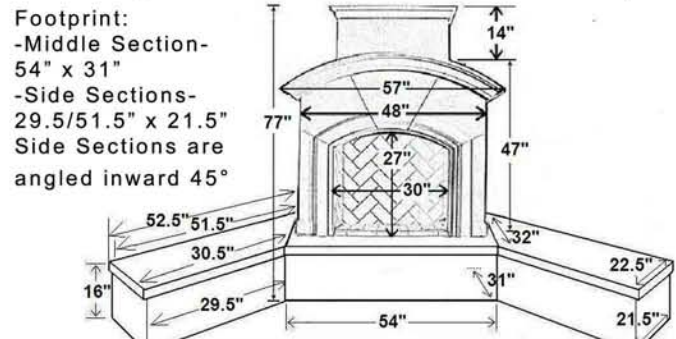

SE-9033/H3
w/ 16" Roundover Hearth
(Ideal for Narrow Spaces)
Footprint: 52" x 32"

SE-9033/H4
w/ 4" Roundover Hearth
(Ideal for Low Profile)
Footprint: 52" x 25"

Four Premium Hearths Available for Phoenix, Mariposa, Petite Coronado, Avalon, and Delphi Models

SE-9033/H5
w/ 113" Extended Bullnose Hearth

SE-9033/H6
w/ 137" Extended Bullnose Hearth

SE-9033/H7
w/ 161" Extended Bullnose Hearth

SE-9033/H8
w/ Corner Rectangle Hearth