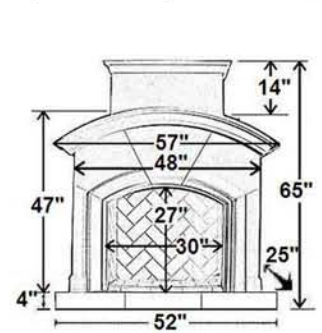

of Parts: 7 total - 1 hearth piece (standard hearths), 1 body, 1 chimney, 4 firebox panels

Weight: approximately 1,000 lbs

Avalon Upgrades

Double-Sided: Firebox is see-through (SE-9035)

Fireplace is identical on both sides

Four Standard Hearths Available for Phoenix, Mariposa, Petite Coronado, Avalon, and Delphi Models

SE-9033/H1 (Pictured)
w/ Radiused Bullnose Hearth
(Most Popular)
Footprint: 63" x 24/34"

SE-9033/H2
w/ Rectangle Bullnose Hearth
(Ideal for Vertical Veneering)
Footprint: 59" x 32"

SE-9033/H3
w/ 16" Roundover Hearth
(Ideal for Narrow Spaces)
Footprint: 52" x 32"

SE-9033/H4
w/ 4" Roundover Hearth
(Ideal for Low Profile)
Footprint: 52" x 25"

Four Premium Hearths Available for Phoenix, Mariposa, Petite Coronado, Avalon, and Delphi Models