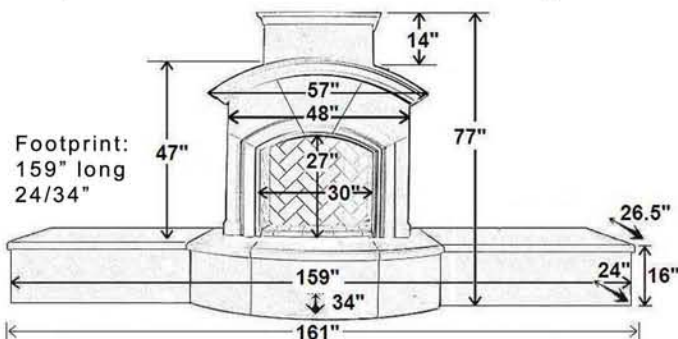

of Parts: 7 total - 1 hearth piece (standard hearths), 1 body, 1 chimney, 4 firebox panels

Weight: approximately 1,000 lbs

Avalon Upgrades

Double-Sided: Firebox is see-through (SE-9035)

Fireplace is identical on both sides

Four Standard Hearths Available for Phoenix, Mariposa, Petite Coronado, Avalon, and Delphi Models

SE-9033/H1 (Pictured)
w/ Radiused Bullnose Hearth
(Most Popular)
Footprint: 63" x 24/34"

SE-9033/H2
w/ Rectangle Bullnose Hearth
(Ideal for Vertical Veneering)
Footprint: 59" x 32"

SE-9033/H3
w/ 16" Roundover Hearth
(Ideal for Narrow Spaces)
Footprint: 52" x 32"

SE-9033/H4
w/ 4" Roundover Hearth
(Ideal for Low Profile)
Footprint: 52" x 25"

Four Premium Hearths Available for Phoenix, Mariposa, Petite Coronado, Avalon, and Delphi Models

SE-9033/H5
w/ 113" Extended Bullnose Hearth

SE-9033/H6
w/ 137" Extended Bullnose Hearth

SE-9033/H7
w/ 161" Extended Bullnose Hearth

SE-9033/H8
w/ Corner Rectangle Hearth