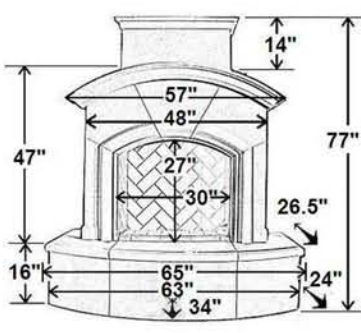

of Parts: 7 total - 1 hearth piece (standard hearths), 1 body, 1 chimney, 4 firebox panels

Weight: approximately 1,000 lbs

Avalon Upgrades

Double-Sided: Firebox is see-through (SE-9035)

Fireplace is identical on both sides

Four Standard Hearths Available for Phoenix, Mariposa, Petite Coronado, Avalon, and Delphi Models

SE-9033/H1 (Pictured)
w/ Radiused Bullnose Hearth
(Most Popular)
Footprint: 63" x 24/34"

SE-9033/H2
w/ Rectangle Bullnose Hearth
(Ideal for Vertical Veneering)
Footprint: 59" x 32"

SE-9033/H3
w/ 16" Roundover Hearth
(Ideal for Narrow Spaces)
Footprint: 52" x 32"

SE-9033/H4
w/ 4" Roundover Hearth
(Ideal for Low Profile)
Footprint: 52" x 25"

Four Premium Hearths Available for Phoenix, Mariposa, Petite Coronado, Avalon, and Delphi Models