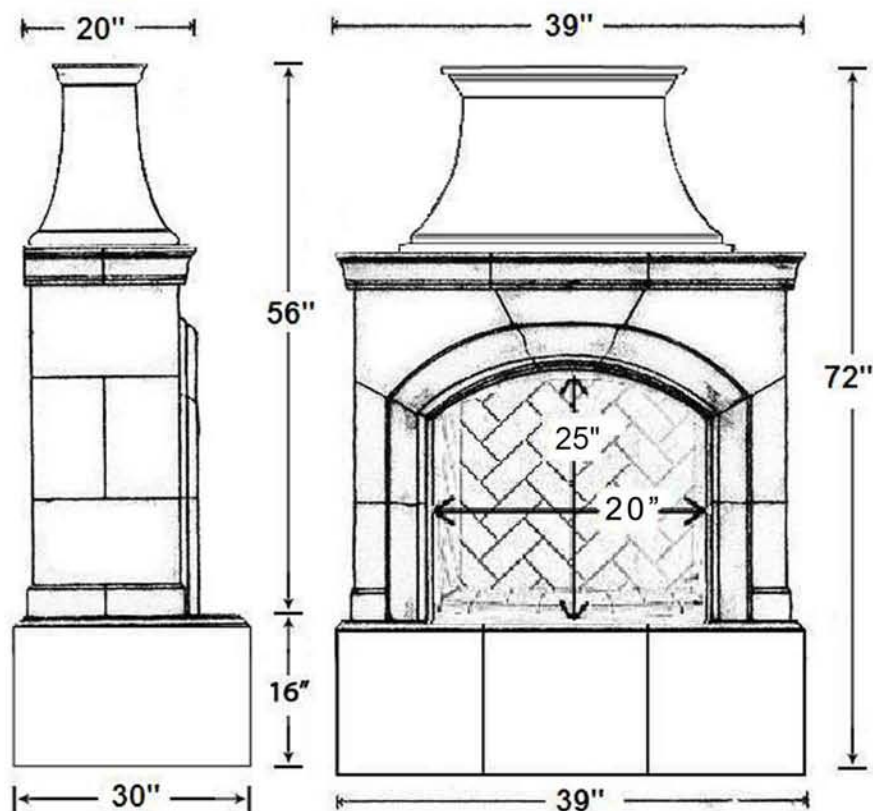

## Chica Details

**Material:** Glass-Fiber reinforced Concrete (GFRC), lightweight and durable in all climates

**Shipping:** Nationwide. See "Shipping, Handling & Taxes Information" page for details

**# of Parts:** 7 total - 1 hearth piece, 1 body, 1 chimney, 4 firebox panels

**Weight:** approximately 600 lbs

SE-9010  
Footprint: 39" x 30"

Simply stacks and bolts together on any concrete pad or backyard area